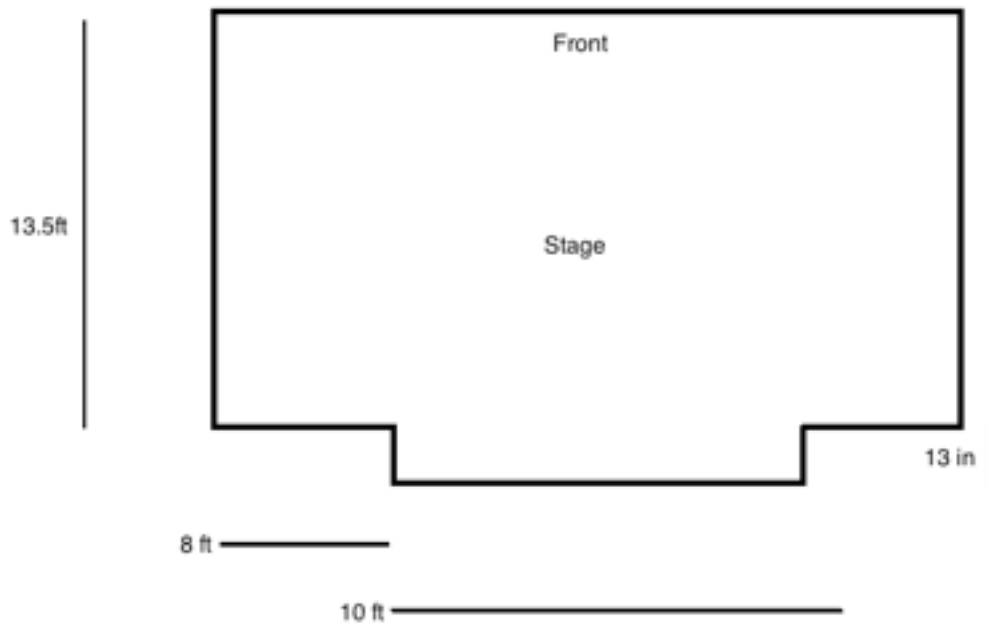

MALA VIDA

708 E 6th St Austin, TX 78701

12/5/2021

photos by @closrv

Outdoor Venue

Property Line Decibel Limit: 85dBA/95dBC

Rough Dimensions

Downstairs+Outside

Upstairs+Balconies

STAGE

Mixers:

Midas 32 (with m32 stage box)

Speaker Availability:

- 2 - QSC KW153 Active loudspeaker 1000w 15" 3-way speakers
- 2 - JBL SRX828SP Dual 18" Powered Subwoofer
- 9 - QSC KW12.2 2000w 12" powered
- 2 - QSC K10.2 2000W 10" powered
- 6 - QSC KS181 Powered Subwoofer

18- mic stands

Drum Kits

1 Ludwig 5 piece Ludwig Drum Set

Power

22 20amp 120V 60Hz circuit wall sockets (~25 ft from stage)
Venue extension cords and powerstrips available

Lighting

Lighting is subject to change. Contact Mala Vida to request special lighting or video wall.